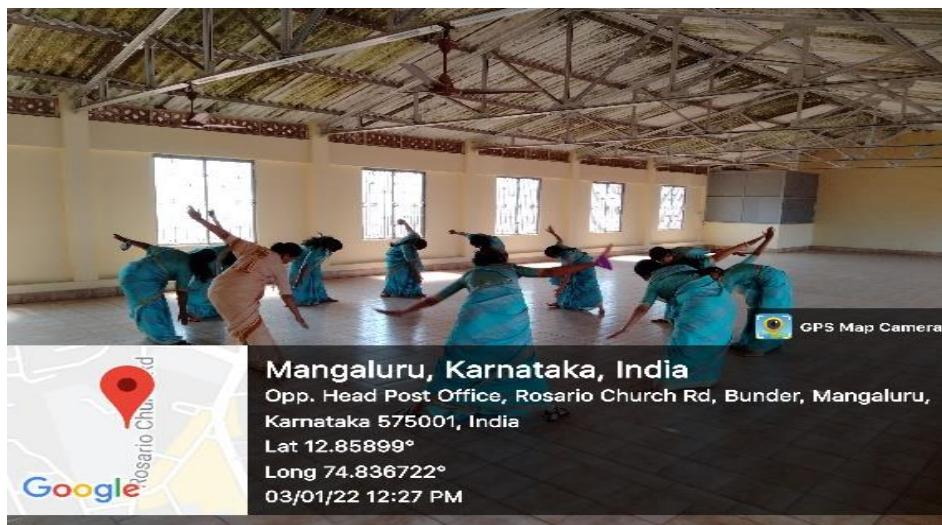

ST ANN'S COLLEGE OF EDUCATION (AUTONOMOUS) MANGALURU

PHYSICAL FACILITIES

PRINCIPAL'S ROOM

ADMIMISTRATIVE OFFICE ROOM

MEETING ROOM

OFFICE OF THE CONTROLLER OF EXAMINATION

CONFERENCE HALL

MULTI PURPOSE HALL

LECTURE HALL

MINI CONFERENCE HALL

LIBRARY -MAIN LIBRARY

RESEARCH LIBRARY

ENGLISH ROOM

KANNADA ROOM

SOCIAL SCIENCE ROOM

MATHEMATICS/PHYSICS ROOM